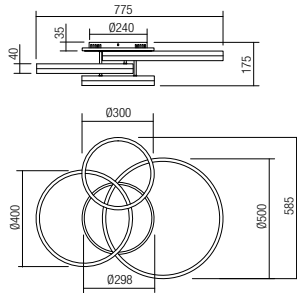

01-2630 Sand White/Sand Black

01-2631 Matt Gold

SMD LED · 70W
3000K · CRI 80
LED flux: 9785 lm
Luminaire flux: 4620 lm

01-2632 Sand White/Sand Black

01-2633 Matt Gold

SMD LED · 90W
3000K · CRI 80
LED flux: 12718 lm
Luminaire flux: 6585 lm